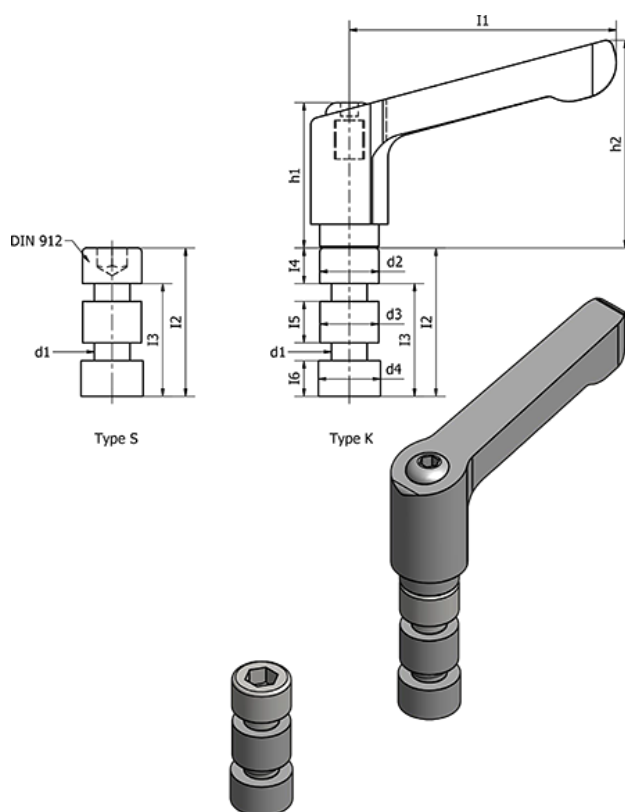

Data Sheet

Article number: 205111M416K
Description: E+G Clamping kit
GN 511.1-M4-16-K

Measures

d1 = 4	l3	= 11.5
d2 = 7.5	l4	= 4.5
d3 = 6.9	l5	= 4
d4 = 7.5	l6	= 4
h1 = 24.5	Weight (g)	= 100
h2 = 30.5		
l1 = 30		
l2 = 16		